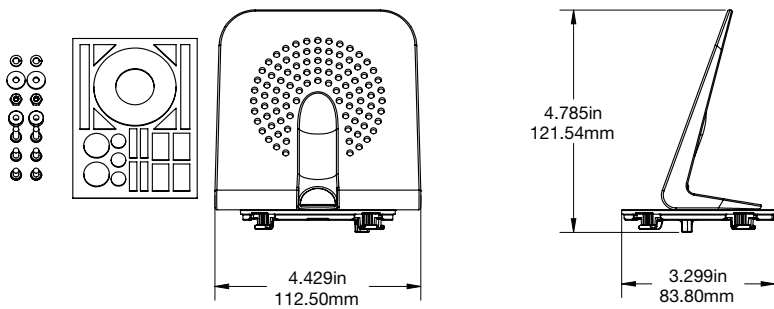

Zips IoT Powered Micro-USB Sensor Connector (ZC1005):

SPECIFICATIONS

Zips IoT Power USB-C Sensor Connector (ZC1006):

SPECIFICATIONS

Zips IoT Flex Tear Sensor Connector (ZC1013):

SPECIFICATIONS

Zips IoT Flex Tear Sensor Replacement (ZC1014):

SPECIFICATIONS

Zips IoT Vertical Screw Mount Bracket with Base (ZC1008):

SPECIFICATIONS

Zips IoT Display Vertical Bracket with Base (ZC1012):

SPECIFICATIONS

Zips IoT Horizontal Screw Mount Plate (ZC1009):

SPECIFICATIONS