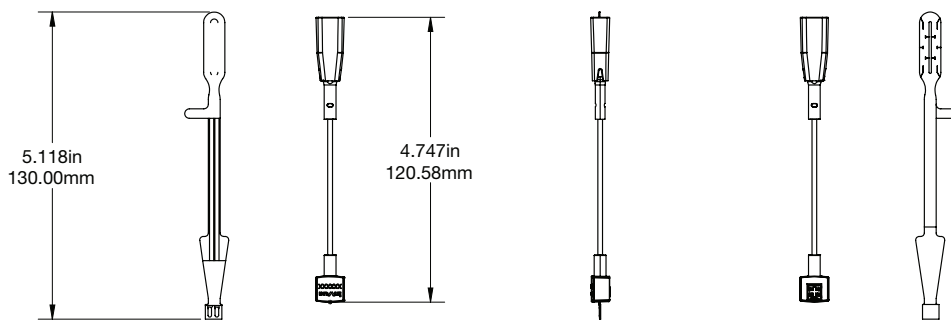

Zips IoT Powered Micro-USB Sensor Connector (ZC1005):

SPECIFICATIONS

Zips IoT Power USB-C Sensor Connector (ZC1006):

SPECIFICATIONS

Zips IoT Flex Tear Sensor Connector (ZC1013):

SPECIFICATIONS

Zips IoT Flex Tear Sensor Replacement (ZC1014):

SPECIFICATIONS

Zips IoT Vertical Screw Mount Bracket with Base (ZC1008):

SPECIFICATIONS

Zips IoT Display Vertical Bracket with Base (ZC1012):

SPECIFICATIONS

Zips IoT Horizontal Screw Mount Plate (ZC1009):

SPECIFICATIONS