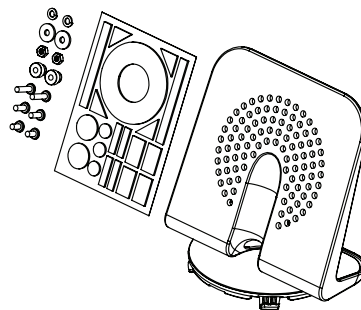

Zips IoT Powered Micro-USB Sensor Connector (ZC1005):

SPECIFICATIONS

Zips IoT Power USB-C Sensor Connector (ZC1006):

SPECIFICATIONS

Zips IoT Flex Tear Sensor Connector (ZC1013):

SPECIFICATIONS

Zips IoT Flex Tear Sensor Replacement (ZC1014):

SPECIFICATIONS

Zips IoT Vertical Screw Mount Bracket with Base (ZC1008):

SPECIFICATIONS

Zips IoT Display Vertical Bracket with Base (ZC1012):

SPECIFICATIONS

Zips IoT Horizontal Screw Mount Plate (ZC1009):

SPECIFICATIONS