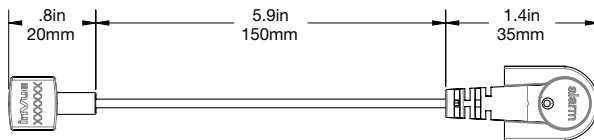

SPECIFICATIONS

Zips IoT Display Base Unit (ZC1000 and ZC1002):

SPECIFICATIONS

Zips IoT Single Plunger Sensor Connector (ZC1003):

SPECIFICATIONS

Zips IoT Dual Plunger Sensor Connector (ZC1004):

SPECIFICATIONS

Zips IoT Powered Micro-USB Sensor Connector (ZC1005):

SPECIFICATIONS

Zips IoT Power USB-C Sensor Connector (ZC1006):

SPECIFICATIONS

Zips IoT Flex Tear Sensor Connector (ZC1013):

SPECIFICATIONS

Zips IoT Flex Tear Sensor Replacement (ZC1014):

SPECIFICATIONS

Zips IoT Vertical Screw Mount Bracket with Base (ZC1008):

SPECIFICATIONS

Zips IoT Display Vertical Bracket with Base (ZC1012):

SPECIFICATIONS

Zips IoT Horizontal Screw Mount Plate (ZC1009):

SPECIFICATIONS