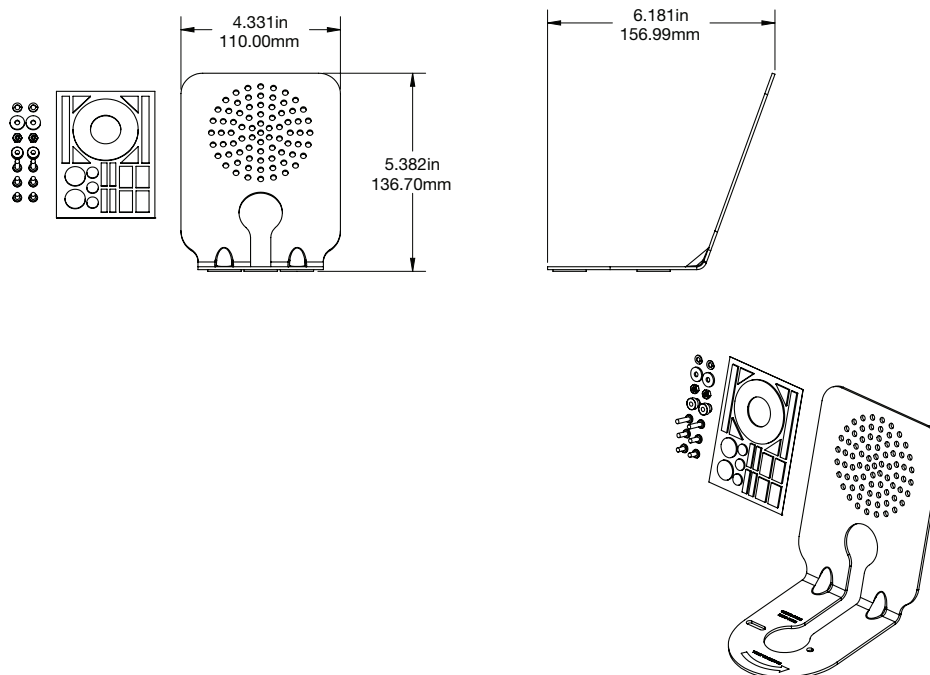

SPECIFICATIONS

Zips IoT Vertical Screw Mount Bracket with Base (ZC1008):

SPECIFICATIONS

Zips IoT Display Vertical Bracket with Base (ZC1012):

SPECIFICATIONS

Zips IoT Horizontal Screw Mount Plate (ZC1009):

SPECIFICATIONS

Zips IoT Heavy Duty Vertical Bracket (ZC1010):

SPECIFICATIONS

Zips IoT Large Display Plate (ZC1011):

PRODUCT ORDERING

ORDER CODE	DESCRIPTION	CARTON QTY.
ZC1000-W ZC1000-B	Zips IoT Display Base Unit - White Zips IoT Display Base Unit - Black	32
ZC1002-W ZC1002-B	Zips IoT Dummy Display Base Unit - White Zips IoT Dummy Display Base Unit - Black	32
ZC1003-W ZC1003-B	Zips IoT Single Plunger Sensor Connector - White Zips IoT Single Plunger Sensor Connector - Black	32
ZC1004-W ZC1004-B	Zips IoT Dual Plunger Sensor Connector - White Zips IoT Dual Plunger Sensor Connector - Black	32
ZC1005-W ZC1005-B	Zips IoT Powered Micro-USB Sensor Connector - White Zips IoT Powered Micro-USB Sensor Connector - Black	32
ZC1006-W ZC1006-B	Zips IoT Powered USB-C Sensor Connector - White Zips IoT Powered USB-C Sensor Connector - Black	32
ZC1008-W ZC1008-B	Zips IoT Vertical Screw Mount Bracket with White Base Zips IoT Vertical Screw Mount Bracket with Black Base	25
ZC1009-W ZC1009-B	Zips IoT Horizontal Screw Mount Plate - White Zips IoT Horizontal Screw Mount Plate - Black	160
ZC1010-W ZC1010-B	Zips IoT Heavy Duty Vertical Bracket - White Zips IoT Heavy Duty Vertical Bracket - Black	25
ZC1011-W ZC1011-B	Zips IoT Large Display Plate - White Zips IoT Large Display Plate - Black	8
ZC1012-W ZC1012-B	Zips IoT Display Vertical Bracket with White Base Zips IoT Display Vertical Bracket with Black Base	25
ZC1013-W ZC1013-B	Zips IoT Flex Tear Sensor Connector - White Zips IoT Flex Tear Sensor Connector - Black	32
ZC1014	Zips IoT Flex Tear Sensor Replacement	1
ZC1015	Zips IoT Screw Replacement Kit - 3 Kits	1
ZC2000	Zips IoT Sales Kit	1
ADH2317	Zips IoT Adhesive Replacement Kit - 3 Kits	