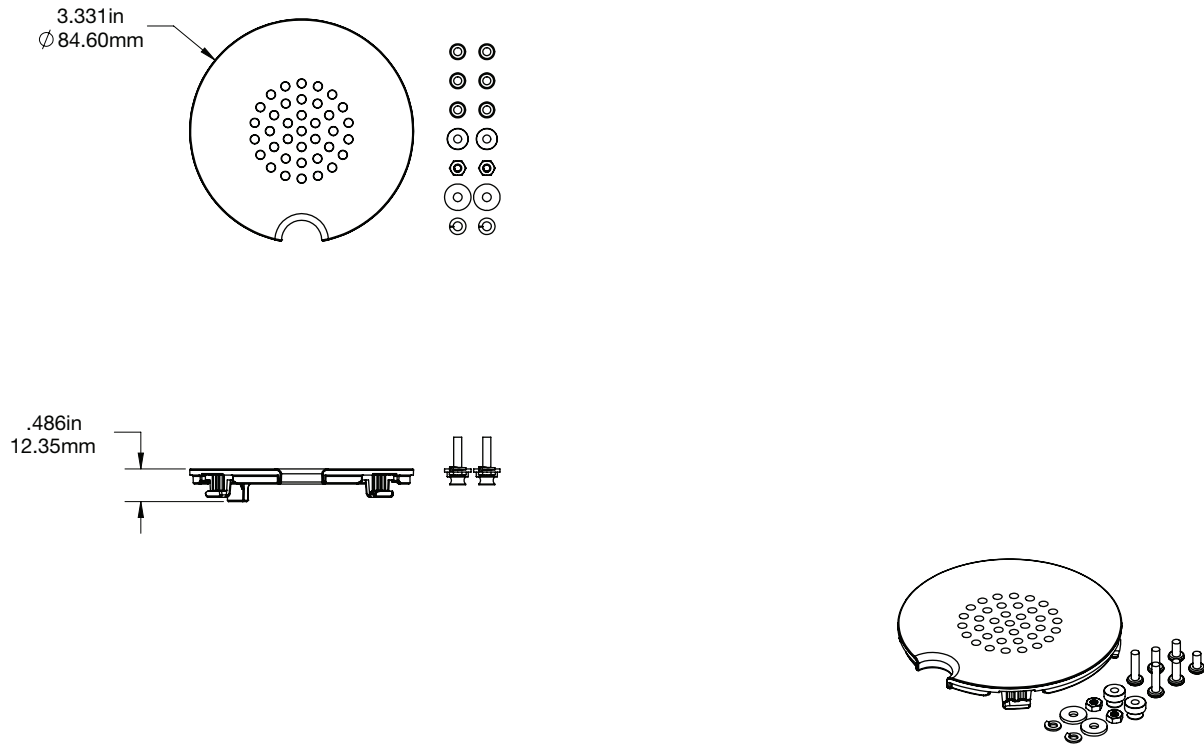

SPECIFICATIONS

Zips IoT Vertical Screw Mount Bracket with Base (ZC1008):

SPECIFICATIONS

Zips IoT Display Vertical Bracket with Base (ZC1012):

SPECIFICATIONS

Zips IoT Horizontal Screw Mount Plate (ZC1009):

SPECIFICATIONS

Zips IoT Heavy Duty Vertical Bracket (ZC1010):

SPECIFICATIONS

Zips IoT Large Display Plate (ZC1011):

PRODUCT ORDERING

ORDER CODE	DESCRIPTION	CARTON QTY.
ZC1000-W ZC1000-B	Zips IoT Display Base Unit - White Zips IoT Display Base Unit - Black	32
ZC1002-W ZC1002-B	Zips IoT Dummy Display Base Unit - White Zips IoT Dummy Display Base Unit - Black	32
ZC1003-W ZC1003-B	Zips IoT Single Plunger Sensor Connector - White Zips IoT Single Plunger Sensor Connector - Black	32
ZC1004-W ZC1004-B	Zips IoT Dual Plunger Sensor Connector - White Zips IoT Dual Plunger Sensor Connector - Black	32
ZC1005-W ZC1005-B	Zips IoT Powered Micro-USB Sensor Connector - White Zips IoT Powered Micro-USB Sensor Connector - Black	32
ZC1006-W ZC1006-B	Zips IoT Powered USB-C Sensor Connector - White Zips IoT Powered USB-C Sensor Connector - Black	32
ZC1008-W ZC1008-B	Zips IoT Vertical Screw Mount Bracket with White Base Zips IoT Vertical Screw Mount Bracket with Black Base	25
ZC1009-W ZC1009-B	Zips IoT Horizontal Screw Mount Plate - White Zips IoT Horizontal Screw Mount Plate - Black	160
ZC1010-W ZC1010-B	Zips IoT Heavy Duty Vertical Bracket - White Zips IoT Heavy Duty Vertical Bracket - Black	25
ZC1011-W ZC1011-B	Zips IoT Large Display Plate - White Zips IoT Large Display Plate - Black	8
ZC1012-W ZC1012-B	Zips IoT Display Vertical Bracket with White Base Zips IoT Display Vertical Bracket with Black Base	25
ZC1013-W ZC1013-B	Zips IoT Flex Tear Sensor Connector - White Zips IoT Flex Tear Sensor Connector - Black	32
ZC1014	Zips IoT Flex Tear Sensor Replacement	1
ZC1015	Zips IoT Screw Replacement Kit - 3 Kits	1
ZC2000	Zips IoT Sales Kit	1
ADH2317	Zips IoT Adhesive Replacement Kit - 3 Kits	