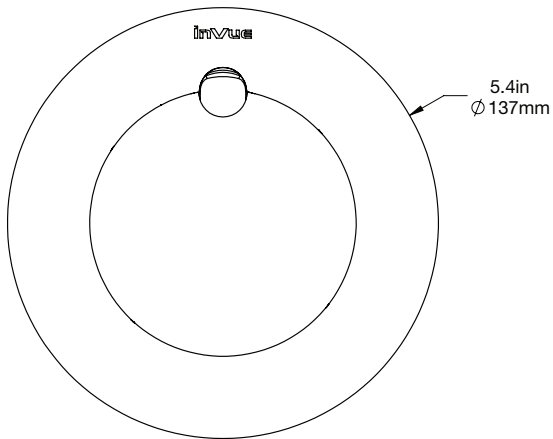

SPECIFICATIONS

Zips IoT Display Base Unit (ZC1000 and ZC1002):

SPECIFICATIONS

Zips IoT Single Plunger Sensor Connector (ZC1003):

SPECIFICATIONS

Zips IoT Dual Plunger Sensor Connector (ZC1004):

SPECIFICATIONS

Zips IoT Powered Micro-USB Sensor Connector (ZC1005):

SPECIFICATIONS

Zips IoT Power USB-C Sensor Connector (ZC1006):

SPECIFICATIONS

Zips IoT Flex Tear Sensor Connector (ZC1013):

SPECIFICATIONS

Zips IoT Flex Tear Sensor Replacement (ZC1014):

SPECIFICATIONS

Zips IoT Vertical Screw Mount Bracket with Base (ZC1008):

SPECIFICATIONS

Zips IoT Display Vertical Bracket with Base (ZC1012):

SPECIFICATIONS

Zips IoT Horizontal Screw Mount Plate (ZC1009):

SPECIFICATIONS