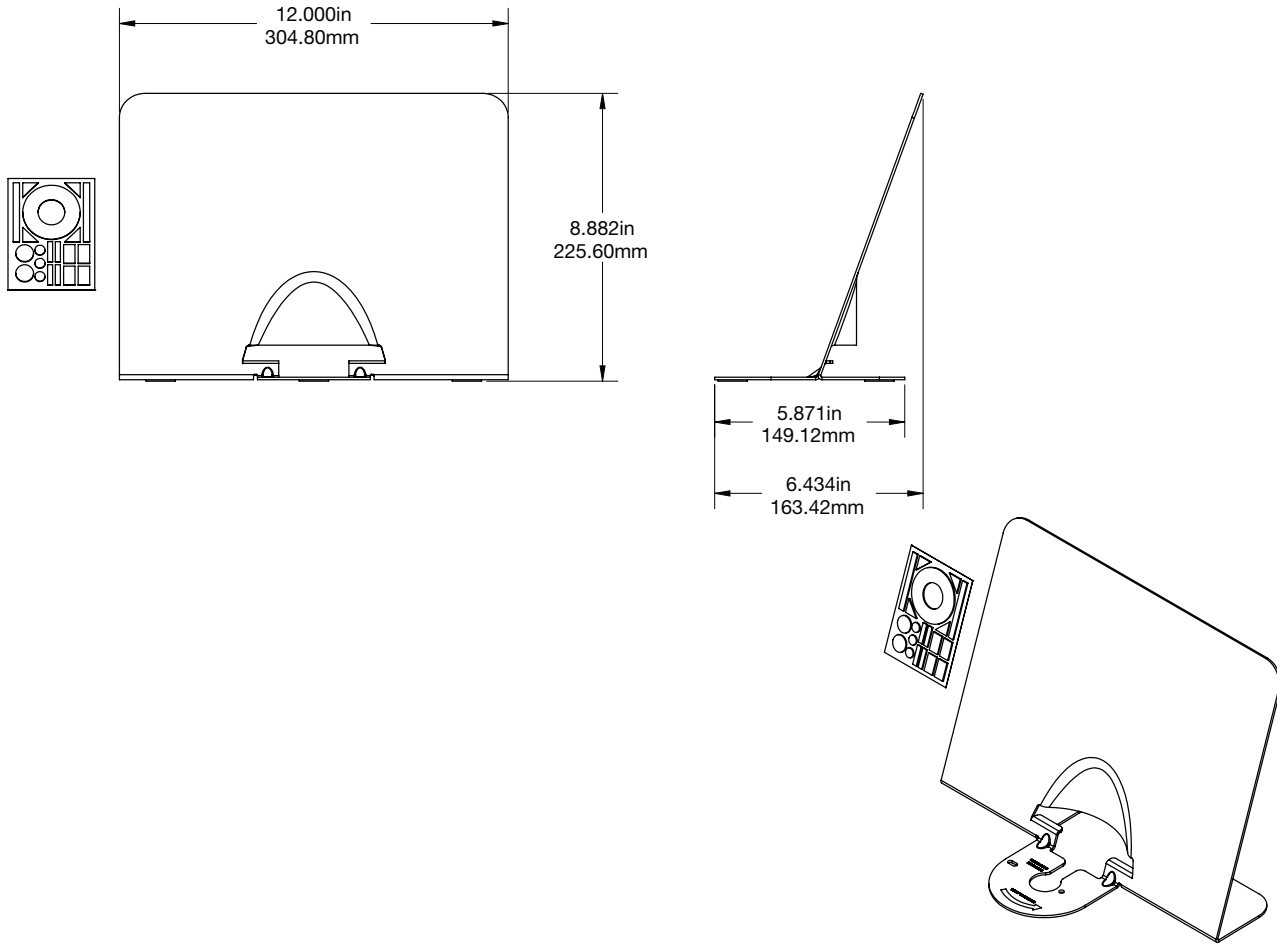

SPECIFICATIONS

Zips IoT Vertical Screw Mount Bracket with Base (ZC1008):

SPECIFICATIONS

Zips IoT Display Vertical Bracket with Base (ZC1012):

SPECIFICATIONS

Zips IoT Horizontal Screw Mount Plate (ZC1009):

SPECIFICATIONS

Zips IoT Heavy Duty Vertical Bracket (ZC1010):

SPECIFICATIONS

Zips IoT Large Display Plate (ZC1011):

PRODUCT ORDERING

ORDER CODE	DESCRIPTION	CARTON QTY.
ZC1000-W ZC1000-B	Zips IoT Display Base Unit - White Zips IoT Display Base Unit - Black	32
ZC1002-W ZC1002-B	Zips IoT Dummy Display Base Unit - White Zips IoT Dummy Display Base Unit - Black	32
ZC1003-W ZC1003-B	Zips IoT Single Plunger Sensor Connector - White Zips IoT Single Plunger Sensor Connector - Black	32
ZC1004-W ZC1004-B	Zips IoT Dual Plunger Sensor Connector - White Zips IoT Dual Plunger Sensor Connector - Black	32
ZC1005-W ZC1005-B	Zips IoT Powered Micro-USB Sensor Connector - White Zips IoT Powered Micro-USB Sensor Connector - Black	32
ZC1006-W ZC1006-B	Zips IoT Powered USB-C Sensor Connector - White Zips IoT Powered USB-C Sensor Connector - Black	32
ZC1008-W ZC1008-B	Zips IoT Vertical Screw Mount Bracket with White Base Zips IoT Vertical Screw Mount Bracket with Black Base	25
ZC1009-W ZC1009-B	Zips IoT Horizontal Screw Mount Plate - White Zips IoT Horizontal Screw Mount Plate - Black	160
ZC1010-W ZC1010-B	Zips IoT Heavy Duty Vertical Bracket - White Zips IoT Heavy Duty Vertical Bracket - Black	25
ZC1011-W ZC1011-B	Zips IoT Large Display Plate - White Zips IoT Large Display Plate - Black	8
ZC1012-W ZC1012-B	Zips IoT Display Vertical Bracket with White Base Zips IoT Display Vertical Bracket with Black Base	25
ZC1013-W ZC1013-B	Zips IoT Flex Tear Sensor Connector - White Zips IoT Flex Tear Sensor Connector - Black	32
ZC1014	Zips IoT Flex Tear Sensor Replacement	1
ZC1015	Zips IoT Screw Replacement Kit - 3 Kits	1
ZC2000	Zips IoT Sales Kit	1
ADH2317	Zips IoT Adhesive Replacement Kit - 3 Kits	