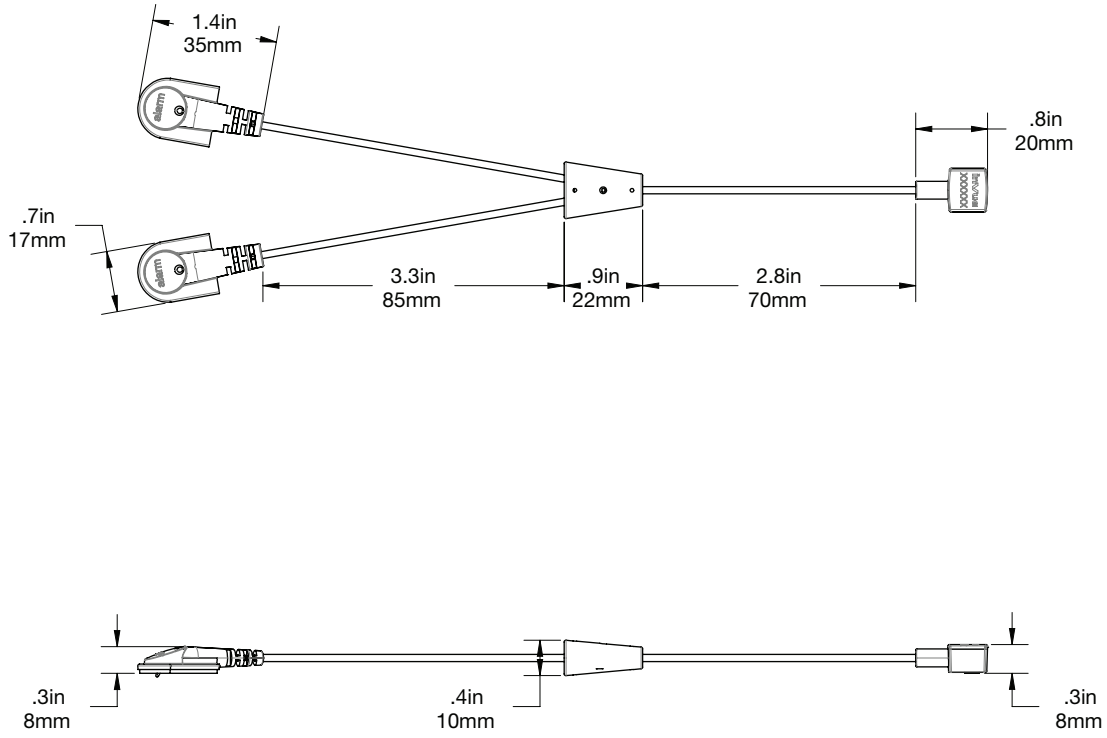

SPECIFICATIONS

Zips IoT Display Base Unit (ZC1000 and ZC1002):

SPECIFICATIONS

Zips IoT Single Plunger Sensor Connector (ZC1003):

SPECIFICATIONS

Zips IoT Dual Plunger Sensor Connector (ZC1004):

SPECIFICATIONS

Zips IoT Powered Micro-USB Sensor Connector (ZC1005):

SPECIFICATIONS

Zips IoT Power USB-C Sensor Connector (ZC1006):

SPECIFICATIONS

Zips IoT Flex Tear Sensor Connector (ZC1013):

SPECIFICATIONS

Zips IoT Flex Tear Sensor Replacement (ZC1014):

SPECIFICATIONS

Zips IoT Vertical Screw Mount Bracket with Base (ZC1008):

SPECIFICATIONS

Zips IoT Display Vertical Bracket with Base (ZC1012):

SPECIFICATIONS

Zips IoT Horizontal Screw Mount Plate (ZC1009):

SPECIFICATIONS