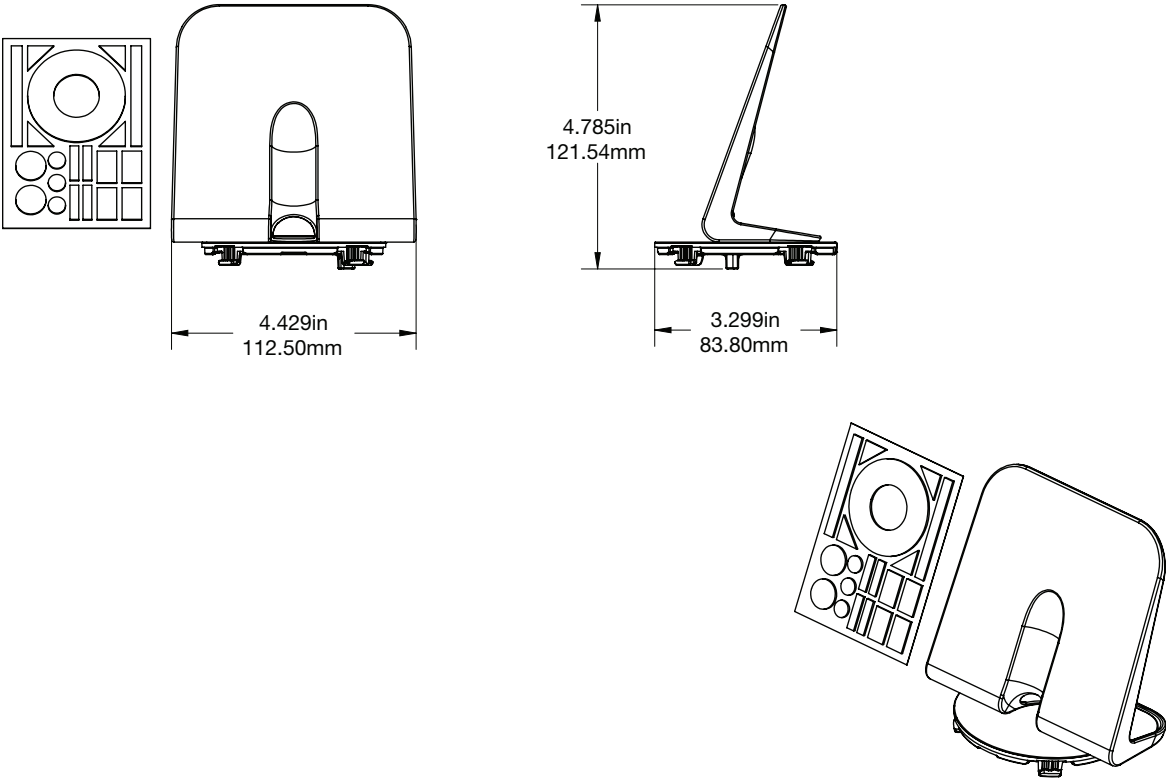

SPECIFICATIONS

Zips IoT Display Base Unit (ZC1000 and ZC1002):

SPECIFICATIONS

Zips IoT Single Plunger Sensor Connector (ZC1003):

SPECIFICATIONS

Zips IoT Dual Plunger Sensor Connector (ZC1004):

SPECIFICATIONS

Zips IoT Powered Micro-USB Sensor Connector (ZC1005):

SPECIFICATIONS

Zips IoT Power USB-C Sensor Connector (ZC1006):

SPECIFICATIONS

Zips IoT Flex Tear Sensor Connector (ZC1013):

SPECIFICATIONS

Zips IoT Flex Tear Sensor Replacement (ZC1014):

SPECIFICATIONS

Zips IoT Vertical Screw Mount Bracket with Base (ZC1008):

SPECIFICATIONS

Zips IoT Display Vertical Bracket with Base (ZC1012):

SPECIFICATIONS

Zips IoT Horizontal Screw Mount Plate (ZC1009):

SPECIFICATIONS