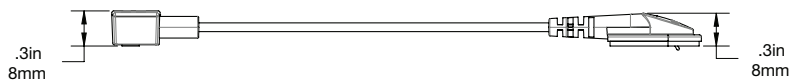

SPECIFICATIONS

Zips IoT Display Base Unit (ZC1000 and ZC1002):

SPECIFICATIONS

Zips IoT Single Plunger Sensor Connector (ZC1003):

SPECIFICATIONS

Zips IoT Dual Plunger Sensor Connector (ZC1004):

SPECIFICATIONS

Zips IoT Powered Micro-USB Sensor Connector (ZC1005):

SPECIFICATIONS

Zips IoT Power USB-C Sensor Connector (ZC1006):

SPECIFICATIONS

Zips IoT Flex Tear Sensor Connector (ZC1013):

SPECIFICATIONS

Zips IoT Flex Tear Sensor Replacement (ZC1014):