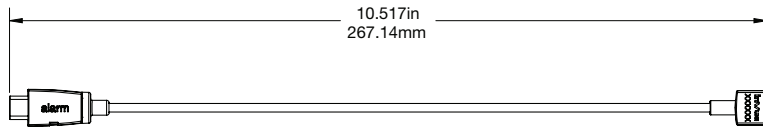

SPECIFICATIONS

Zips IoT Display Base Unit (ZC1000 and ZC1002):

SPECIFICATIONS

Zips IoT Single Plunger Sensor Connector (ZC1003):

SPECIFICATIONS

Zips IoT Dual Plunger Sensor Connector (ZC1004):

SPECIFICATIONS

Zips IoT Powered Micro-USB Sensor Connector (ZC1005):

SPECIFICATIONS

Zips IoT Power USB-C Sensor Connector (ZC1006):

SPECIFICATIONS

Zips IoT Flex Tear Sensor Connector (ZC1013):

SPECIFICATIONS

Zips IoT Flex Tear Sensor Replacement (ZC1014):

SPECIFICATIONS

Zips IoT Vertical Screw Mount Bracket with Base (ZC1008):

SPECIFICATIONS

Zips IoT Display Vertical Bracket with Base (ZC1012):

SPECIFICATIONS

Zips IoT Horizontal Screw Mount Plate (ZC1009):

SPECIFICATIONS