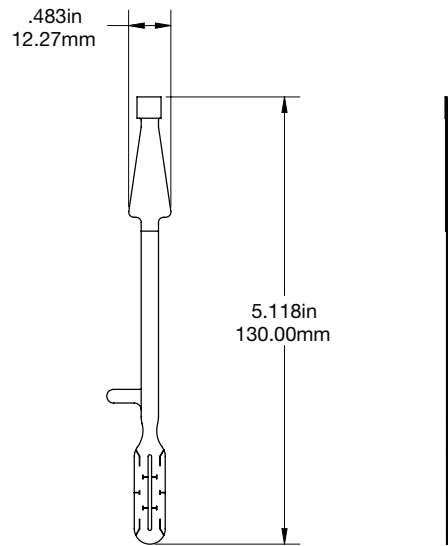

SPECIFICATIONS

Zips IoT Display Base Unit (ZC1000 and ZC1002):

SPECIFICATIONS

Zips IoT Single Plunger Sensor Connector (ZC1003):

SPECIFICATIONS

Zips IoT Dual Plunger Sensor Connector (ZC1004):

SPECIFICATIONS

Zips IoT Powered Micro-USB Sensor Connector (ZC1005):

SPECIFICATIONS

Zips IoT Power USB-C Sensor Connector (ZC1006):

SPECIFICATIONS

Zips IoT Flex Tear Sensor Connector (ZC1013):

SPECIFICATIONS

Zips IoT Flex Tear Sensor Replacement (ZC1014):

SPECIFICATIONS

Zips IoT Vertical Screw Mount Bracket with Base (ZC1008):

SPECIFICATIONS

Zips IoT Display Vertical Bracket with Base (ZC1012):

SPECIFICATIONS

Zips IoT Horizontal Screw Mount Plate (ZC1009):

SPECIFICATIONS