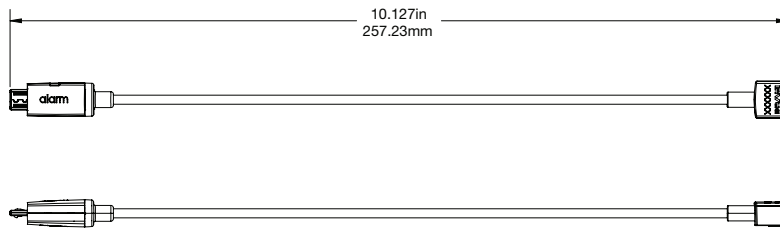

SPECIFICATIONS

Zips IoT Display Base Unit (ZC1000 and ZC1002):

SPECIFICATIONS

Zips IoT Single Plunger Sensor Connector (ZC1003):

SPECIFICATIONS

Zips IoT Dual Plunger Sensor Connector (ZC1004):

SPECIFICATIONS

Zips IoT Powered Micro-USB Sensor Connector (ZC1005):

SPECIFICATIONS

Zips IoT Power USB-C Sensor Connector (ZC1006):

SPECIFICATIONS

Zips IoT Flex Tear Sensor Connector (ZC1013):

SPECIFICATIONS

Zips IoT Flex Tear Sensor Replacement (ZC1014):

SPECIFICATIONS

Zips IoT Vertical Screw Mount Bracket with Base (ZC1008):

SPECIFICATIONS

Zips IoT Display Vertical Bracket with Base (ZC1012):

SPECIFICATIONS

Zips IoT Horizontal Screw Mount Plate (ZC1009):

SPECIFICATIONS